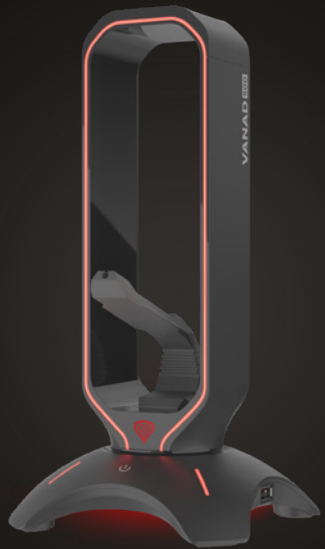

MOUSE BUNGEE

VANAD 500
MOUSE BUNGEE
NBU-1441

- 4-ports usb 2.0 hub
- Red backlight
- Improves mouse movement
- Flexible soft rubber arm
- Gaming design
- Anti-slip feet
- Mouse cable organizer
- Increases mouse speed
- Stable base

VANAD SERIES

VANAD 500
HEADSET STAND WITH MOUSE BUNGEE
NBU-1602

- Mouse bungee with flexible arm
- Anti-slip feet
- Headset holder
- 7 colours of illumination
- Illumination mode switch
- Stable base
- Gaming design
- USB 2.0 HUB with 2 ports
- Detachable 1,5 m USB cable