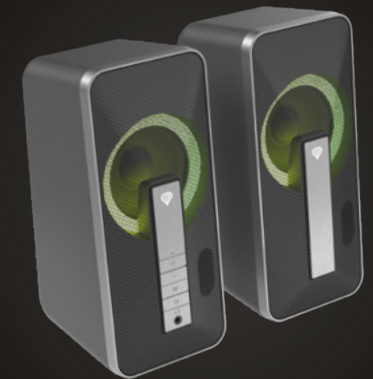

HELIUM 100BT
2.0 GAMING SPEAKERS
NCS-1716

- Modern design
- High sound quality
- Bass reflex
- Volume control panel
- Additional headset output
- Can be connected via Bluetooth 5.0