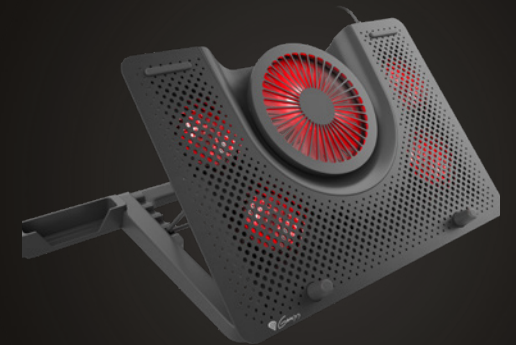

OXID 550 LAPTOP COOLING PAD NHG-1411

- For notebooks up to 17,3"
- 5 adjustment levels
- 5 efficient fans with LED backlight
- Integrated USB hub 2.0
- Adjustable fan speed
- Aluminum front panel
- Unique smartphone stand