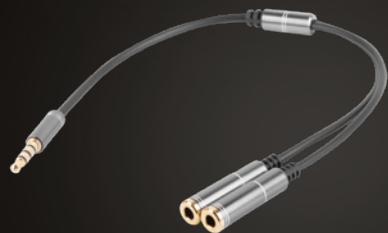

THUL 200

PREMIUM HEADSET ADAPTER
NKA-0729

- Compatible with consoles, laptops, smartphones, tablets
- Premium design
- For audio and microphone
- 20 cm length

WWW.GENESIS-ZONE.COM