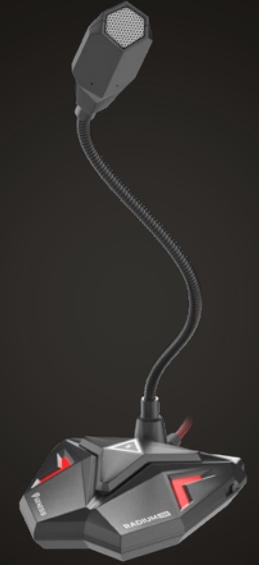

RADIUM 200
GAMING MICROPHONE
NGM-1392

- High quality recording
- Cardioid pick-up pattern
- Streaming ready
- Windscreen included
- Durable cable
- HUB USB
- Gain control